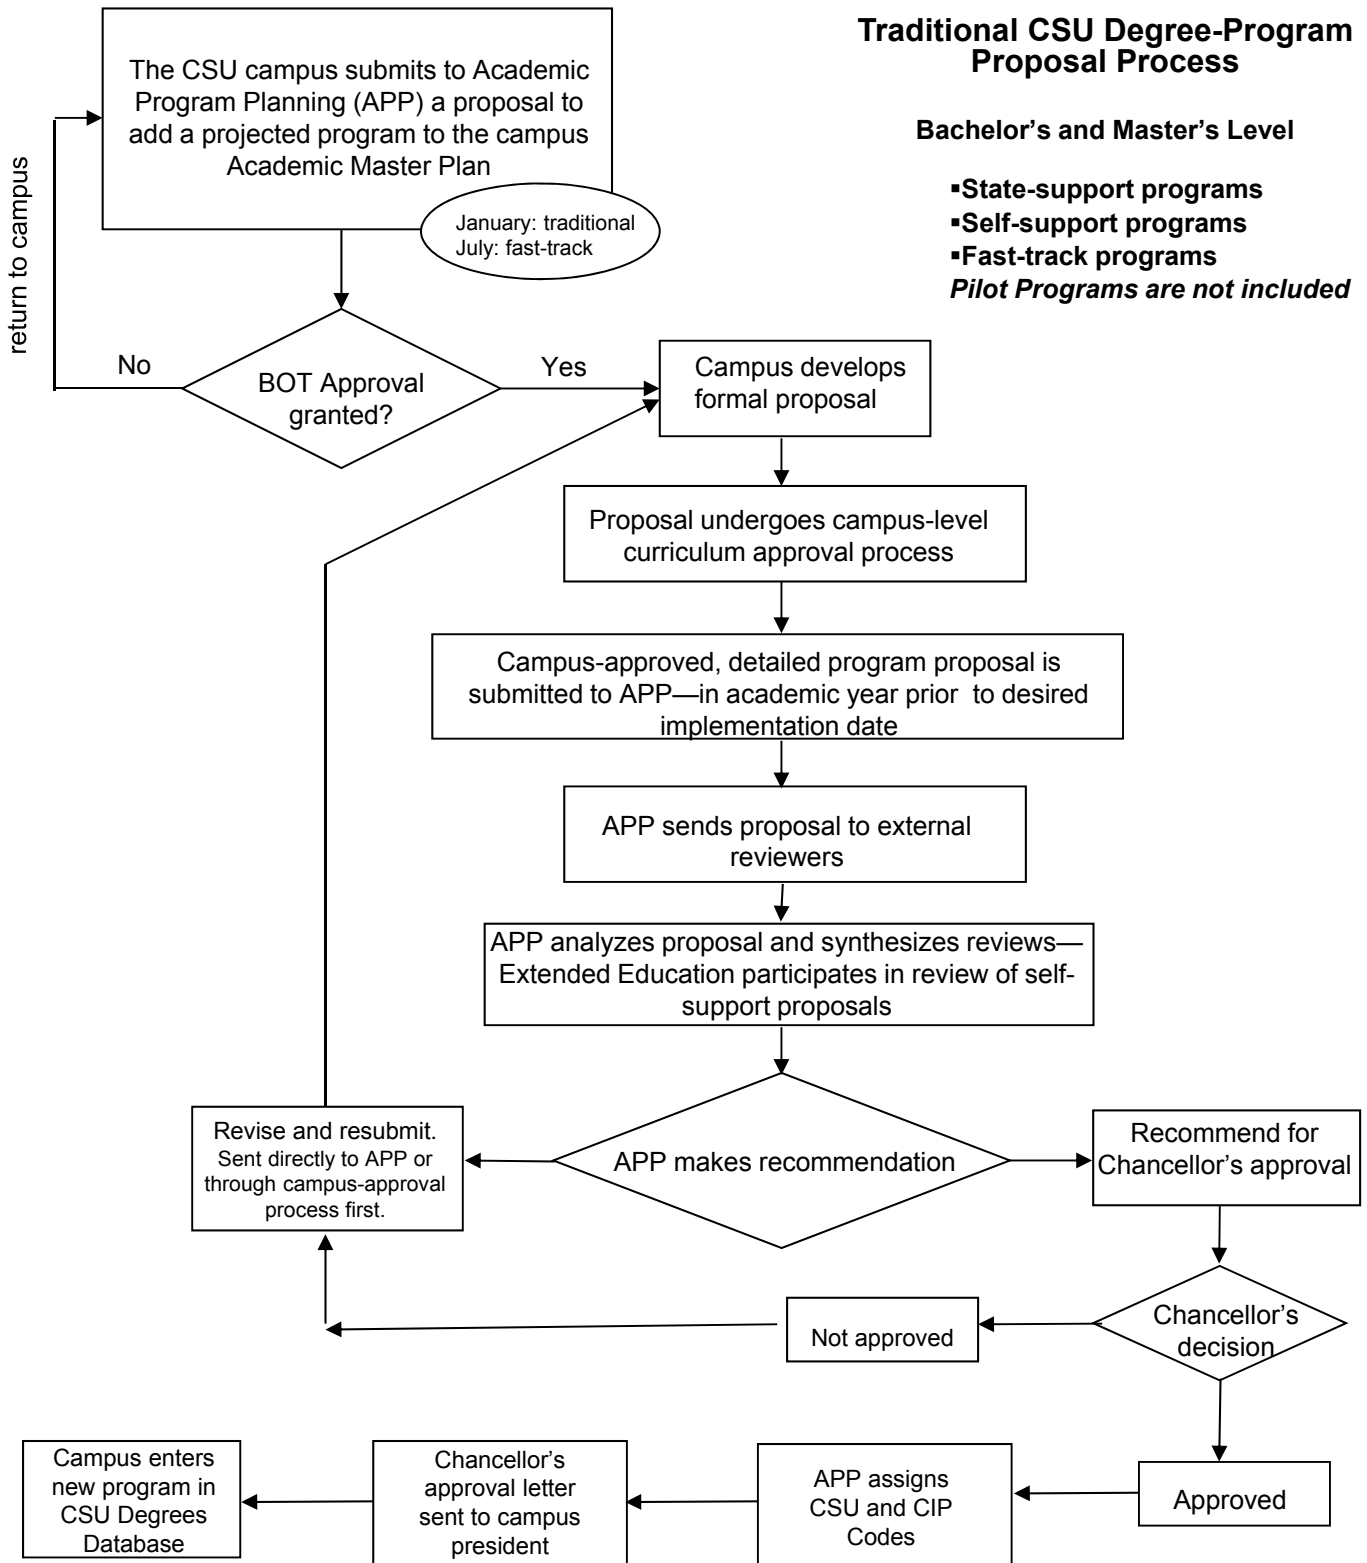

Traditional CSU Degree-Program Proposal Process

Bachelor's and Master's Level

- State-support programs
- Self-support programs
- Fast-track programs
- Pilot Programs are not included*

APP 3/20/15 APP@calstate.edu